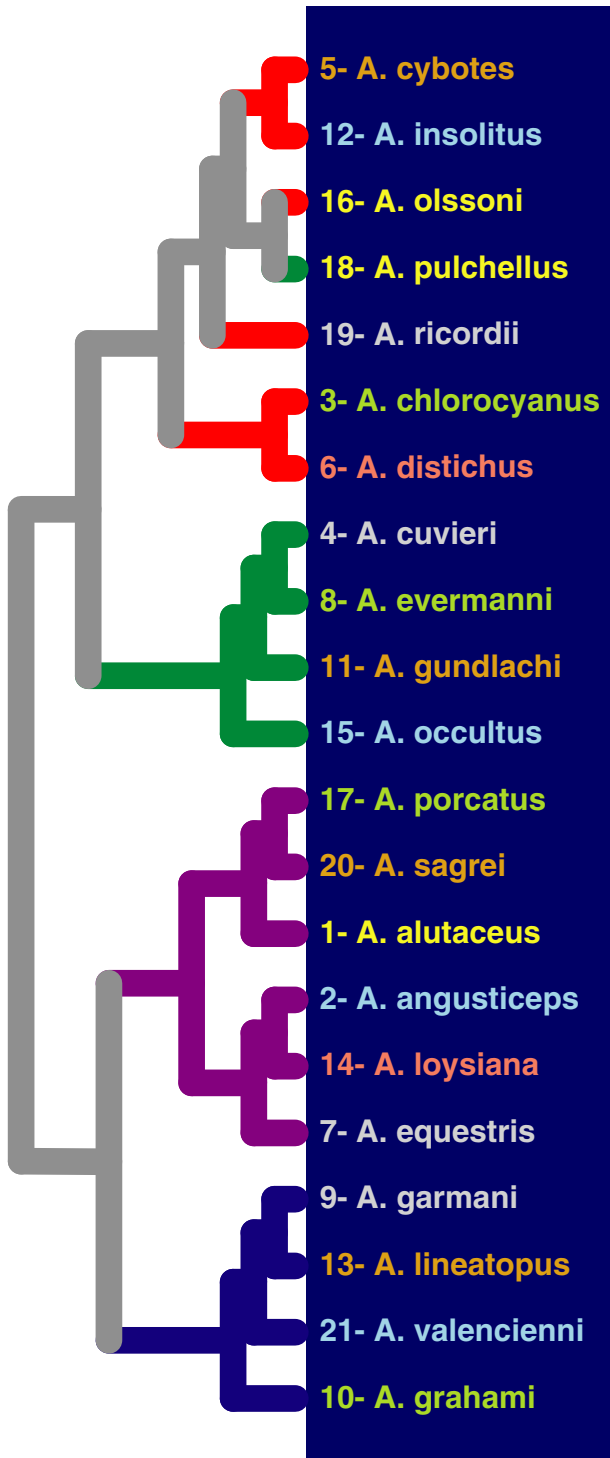

Anolis lizards of the Greater Antilles Phylogenetic Tree Key

Key

- Cuba
- Hispaniola
- Jamaica
- Puerto Rico

Colors choices will vary!